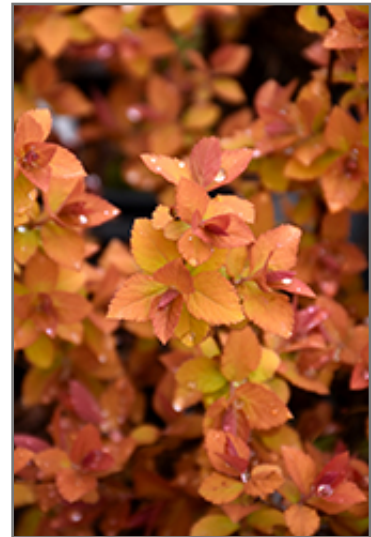

Double Play Big Bang Spirea is recommended for the following landscape applications;

- Mass Planting
- General Garden Use
- Groundcover

Planting & Growing

Double Play Big Bang Spirea will grow to be about 3 feet tall at maturity, with a spread of 3 feet. It tends to fill out right to the ground and therefore doesn't necessarily require facer plants in front. It grows at a fast rate, and under ideal conditions can be expected to live for approximately 20 years.

This shrub should only be grown in full sunlight. It prefers to grow in average to moist conditions, and shouldn't be allowed to dry out. It is not particular as to soil type or pH. It is highly tolerant of urban pollution and will even thrive in inner city environments. This particular variety is an interspecific hybrid.

This plant is not reliably hardy in our region, and certain restrictions may apply; contact the store for more information.

* This is a 'special order' plant - contact store for details

*Double Play Big Bang Spirea foliage
Photo courtesy of NetPS Plant Finder*