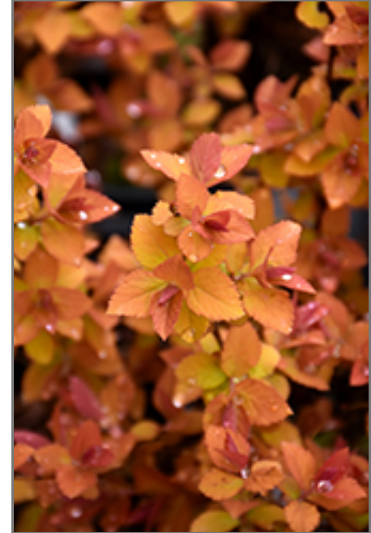

Double Play Big Bang Spirea is recommended for the following landscape applications;

- Mass Planting
- General Garden Use
- Groundcover

Planting & Growing

Double Play Big Bang Spirea will grow to be about 3 feet tall at maturity, with a spread of 3 feet. It tends to fill out right to the ground and therefore doesn't necessarily require facer plants in front. It grows at a fast rate, and under ideal conditions can be expected to live for approximately 20 years.

This shrub should only be grown in full sunlight. It prefers to grow in average to moist conditions, and shouldn't be allowed to dry out. It is not particular as to soil type or pH. It is highly tolerant of urban pollution and will even thrive in inner city environments. This particular variety is an interspecific hybrid.

This plant is not reliably hardy in our region, and certain restrictions may apply; contact the store for more information.

* This is a 'special order' plant - contact store for details

*Double Play Big Bang Spirea foliage
Photo courtesy of NetPS Plant Finder*