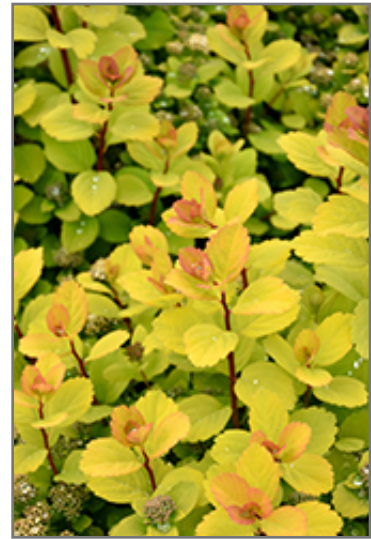

Glow Girl Spirea is recommended for the following landscape applications;

- Mass Planting
- Rock/Alpine Gardens
- General Garden Use

Planting & Growing

Glow Girl Spirea will grow to be about 4 feet tall at maturity, with a spread of 4 feet. It tends to fill out right to the ground and therefore doesn't necessarily require facer plants in front. It grows at a medium rate, and under ideal conditions can be expected to live for approximately 20 years.

This shrub should only be grown in full sunlight. It prefers to grow in average to moist conditions, and shouldn't be allowed to dry out. It is not particular as to soil type or pH. It is highly tolerant of urban pollution and will even thrive in inner city environments. This is a selected variety of a species not originally from North America.

Glow Girl Spirea foliage
Photo courtesy of NetPS Plant Finder