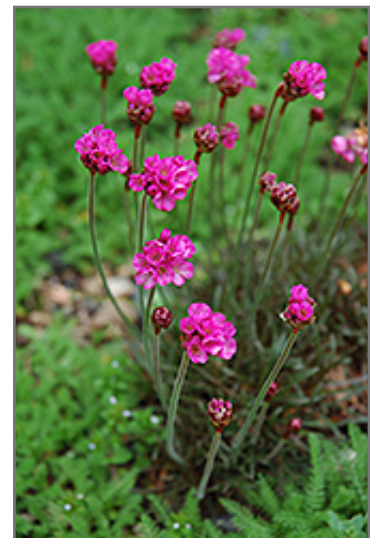

Dusseldorf Pride Sea Thrift flowers
Photo courtesy of NetPS Plant Finder