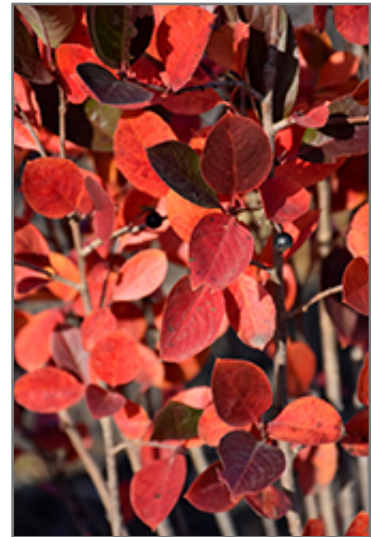

Viking Chokeberry*
Aronia x prunifolia 'Viking'

Height: 5 feet

Spread: 5 feet

Sunlight: ○

Hardiness Zone: 3a

Description:

A compact shrub with glossy dark green leaves, showy white flowers in spring, large black berries, and good red fall color; suckers; a great choice for massing or grouping

Ornamental Features

Viking Chokeberry features showy panicles of white flowers with brick red anthers at the ends of the branches in mid spring. It features an abundance of magnificent black berries from late summer to late winter. It has forest green deciduous foliage. The glossy oval leaves turn an outstanding red in the fall.

Landscape Attributes

Viking Chokeberry is a multi-stemmed deciduous shrub with a more or less rounded form. Its average texture blends into the landscape, but can be balanced by one or two finer or coarser trees or shrubs for an effective composition.

This shrub will require occasional maintenance and upkeep, and is best pruned in late winter once the threat of extreme cold has passed. Gardeners should be aware of the following characteristic(s) that may warrant special consideration;

- Suckering

Viking Chokeberry is recommended for the following landscape applications;

Viking Chokeberry in fall
Photo courtesy of NetPS Plant Finder