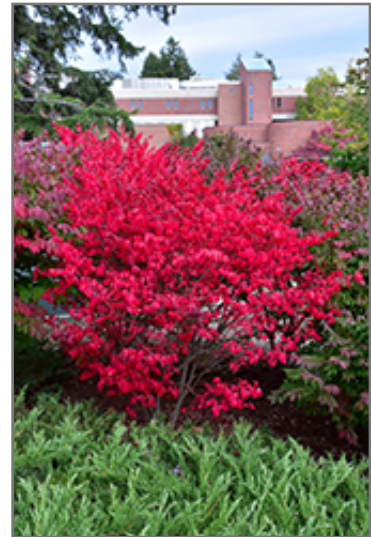

Dwarf Winged Burning Bush
Euonymus alatus 'Compactus'

Height: 4 feet

Spread: 4 feet

Sunlight: ○ ● ●

Hardiness Zone: 4a

Other Names: Compact Winged Burning Bush

Description:

A spectacular and compact garden shrub which turns a luminous red colour in fall, very showy; a shapely mounded growth habit and interesting corky wings on the branches; needs a sheltered spot. Also available in a top grafted standard

Ornamental Features

Dwarf Winged Burning Bush has rich green deciduous foliage on a plant with a round habit of growth. The pointy leaves turn an outstanding cherry red in the fall. It produces red capsules from early to late fall. The warty brown bark and harvest gold branches add an interesting dimension to the landscape.

Landscape Attributes

Dwarf Winged Burning Bush is a dense multi-stemmed deciduous shrub with a more or less rounded form. Its average texture blends into the landscape, but can be balanced by one or two finer or coarser trees or shrubs for an effective composition.

This shrub will require occasional maintenance and upkeep, and can be pruned at anytime. It has no significant negative characteristics.

*Dwarf Winged Burning Bush in fall
Photo courtesy of NetPS Plant Finder*